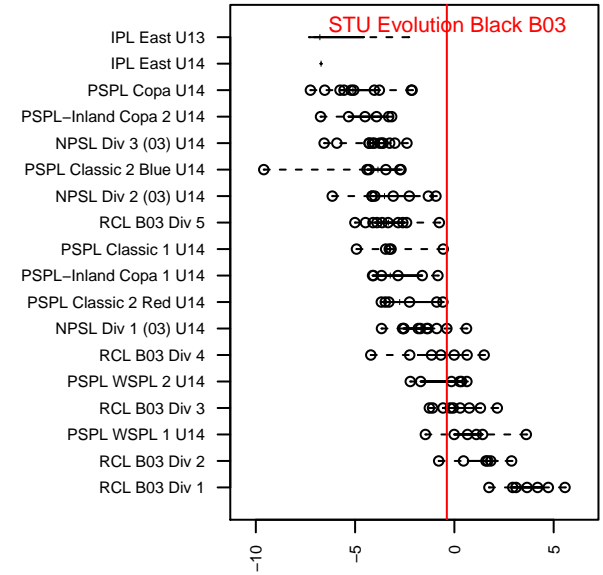

**attack and defense rating
relative to others at age
and all opponents in last 13 months**