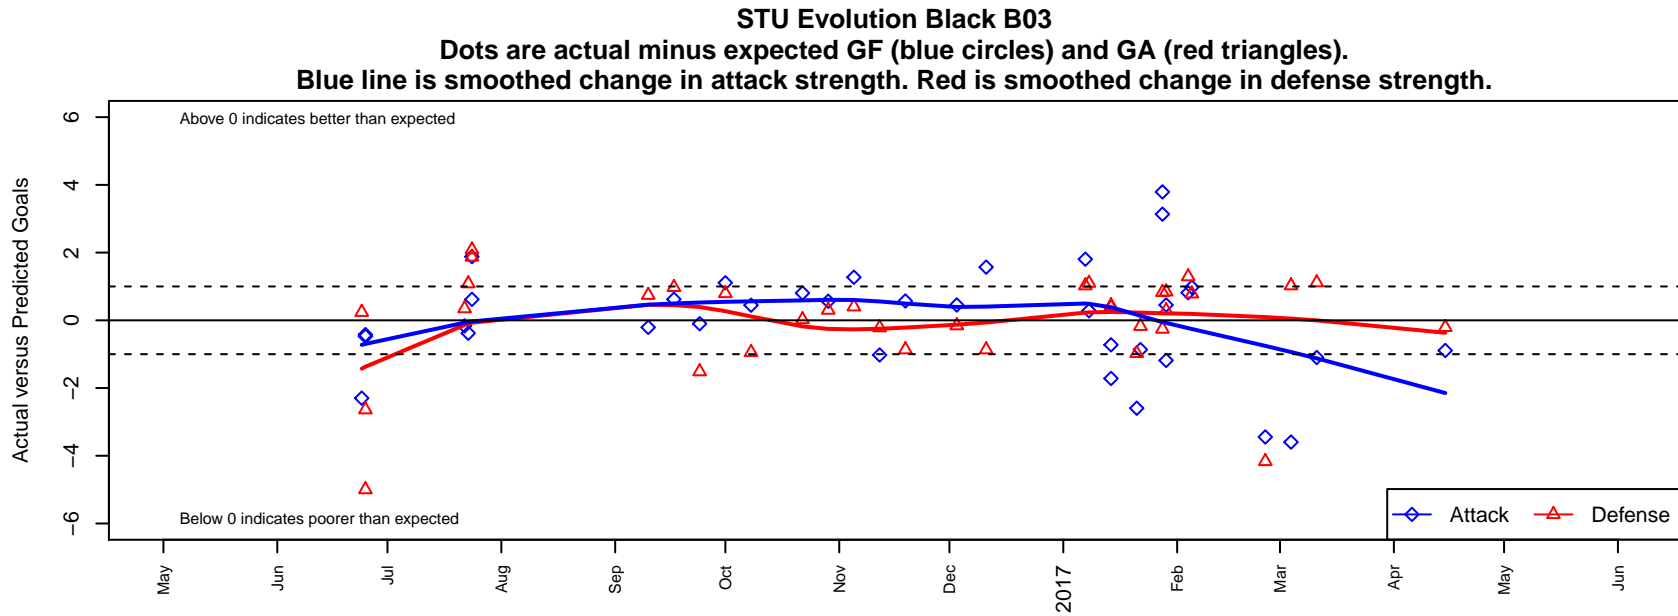

STU Evolution Black B03

South Tacoma United
 Tacoma, WA
 B03 total strength=1253
 attack=5.31 defense=4.36
 fall league = NPSL Div 1 (03) U14
 spr league = Spr NPSL (03) Div 1 U14
 notes= Lopez 2016

alt names used:
 STU Evolution B03 Black (Lopez)
 Evolution B03 Black
 Evolution 03 Black BU14
 STU Evolution B03 Black
 STU Evolution B03 Black

Venues played:
 2016 Rainier Challenge Samba U14
 2016 Sounders FC Cup BU14 Gold
 2016 NPSL Division 1 (03) U14
 2016 Founders Cup B03 Div A
 2016 Spr NPSL (03) Division 1 U14

**attack and defense variance (black dot)
relative to other teams
and top 10 in region**